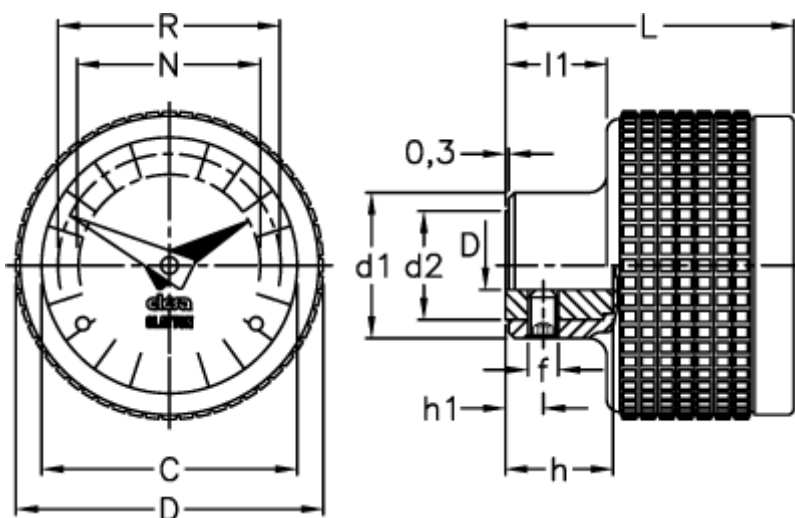

Data Sheet

Article number: 2307056171

Description: Gravity indicator CE.56171
MBT.50/GA11-0024-D

Measures

C	= 42	L	= 48
D	= 51	l1	= 16.5
d1	= 24	N	= 30
d2	= 18	R	= 37
d H7	= 8		
f	= M5		
h	= 17		
h1	= 6		